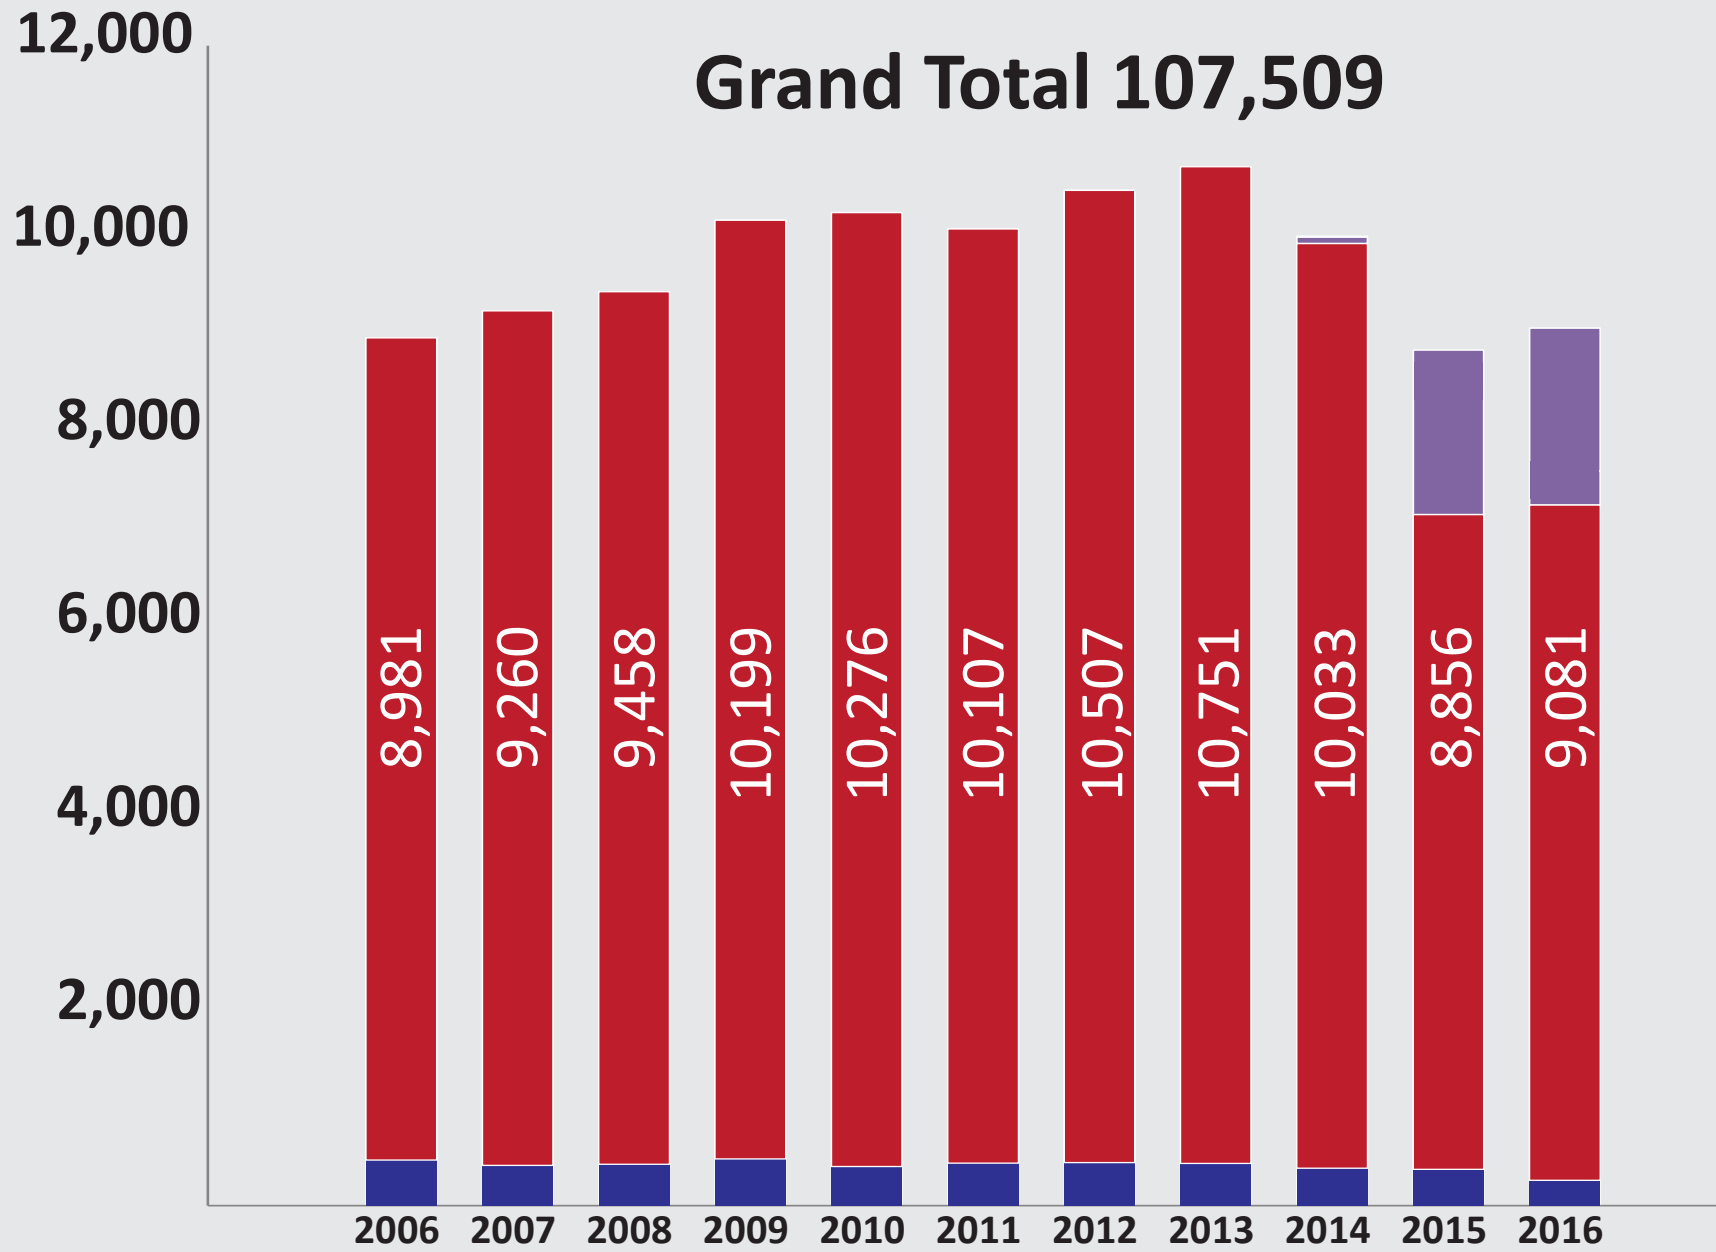

Misdemeanor Marijuana Possession Cases By Year

Grand Total 107,509

MISDEMEANOR CLASS A **MISDEMEANOR CLASS B** **FIRST CHANCE PROGRAM (2014-2016)**